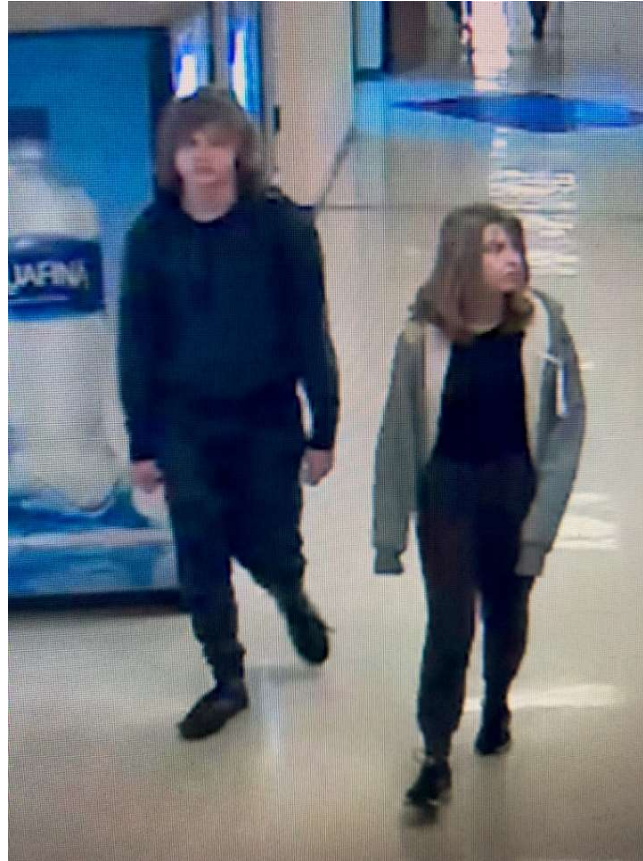

LARRY L. SIMS
SHERIFF

BARRY K. RILEY
CHIEF DEPUTY

WARREN COUNTY SHERIFF'S OFFICE

MEDIA RELEASE

ENDANGERED RUNAWAYS **DEERFIELD TOWNSHIP**

Friday, February 24, 2023
12:30 PM

On Thursday, February 23, 2023 deputies took a report for two runaway juveniles from the Kings School District after failing to return home after school. These juveniles have been identified as 16 year old **Ella Janelle Cecrle** and 16 year old **Logan Scott Dunn**.

Attached are several photographs of Ella and Logan. The photographs of them together are on the date they were last seen.

Anyone with possible information which could assist with locating these children, is asked to contact the Warren County Sheriff's Office at 513-695-1280 or the Warren County Communications Center at 513-695-2525.

WARREN COUNTY SHERIFF'S OFFICE

Logan Scott Dunn and Ella Janelle Cecrle
Date of Photo: 02/23/2023

LARRY L. SIMS
SHERIFF

BARRY K. RILEY
CHIEF DEPUTY

WARREN COUNTY SHERIFF'S OFFICE

Logan Scott Dunn and Ella Janelle Ceerle

Date of Photo: 02/23/2023

Last seen leaving South Lebanon Target
with altered hair color (black).