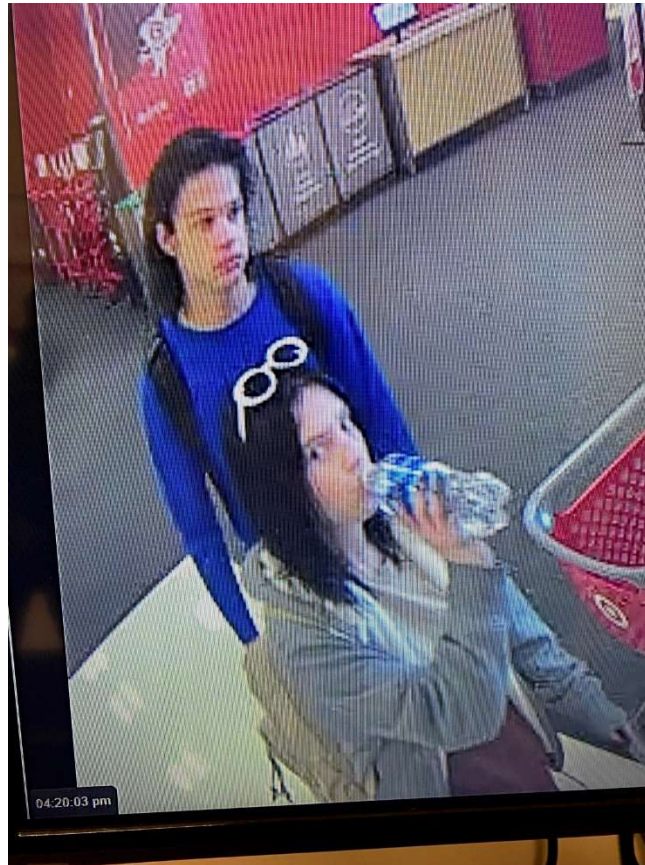

LARRY L. SIMS
SHERIFF

BARRY K. RILEY
CHIEF DEPUTY

WARREN COUNTY SHERIFF'S OFFICE

MEDIA RELEASE

ENDANGERED RUNAWAYS **DEERFIELD TOWNSHIP**

Friday, February 24, 2023
12:30 PM

On Thursday, February 23, 2023 deputies took a report for two runaway juveniles from the Kings School District after failing to return home after school. These juveniles have been identified as 16 year old **Ella Janelle Cecrle** and 16 year old **Logan Scott Dunn**.

Attached are several photographs of Ella and Logan. The photographs of them together are on the date they were last seen.

Anyone with possible information which could assist with locating these children, is asked to contact the Warren County Sheriff's Office at 513-695-1280 or the Warren County Communications Center at 513-695-2525.

WARREN COUNTY SHERIFF'S OFFICE

Logan Scott Dunn and Ella Janelle Cecrle
Date of Photo: 02/23/2023

LARRY L. SIMS
SHERIFF

BARRY K. RILEY
CHIEF DEPUTY

WARREN COUNTY SHERIFF'S OFFICE

Logan Scott Dunn and Ella Janelle Ceerle

Date of Photo: 02/23/2023

Last seen leaving South Lebanon Target
with altered hair color (black).