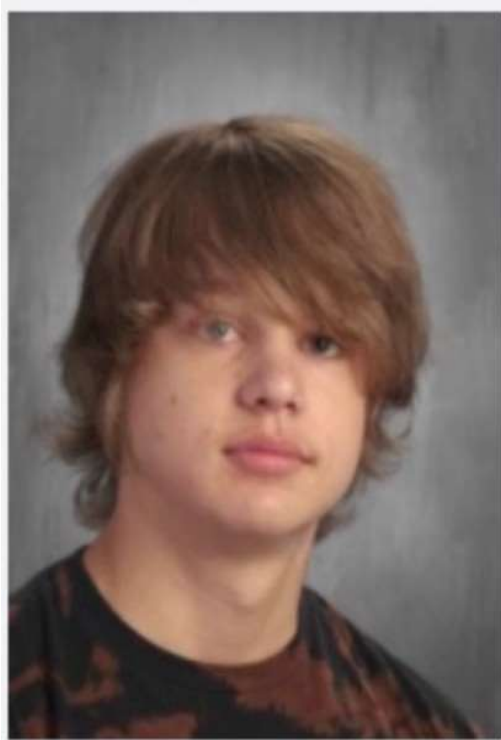

LARRY L. SIMS
SHERIFF

BARRY K. RILEY
CHIEF DEPUTY

WARREN COUNTY SHERIFF'S OFFICE

MEDIA RELEASE

ENDANGERED RUNAWAYS **DEERFIELD TOWNSHIP**

Friday, February 24, 2023
12:30 PM

On Thursday, February 23, 2023 deputies took a report for two runaway juveniles from the Kings School District after failing to return home after school. These juveniles have been identified as 16 year old **Ella Janelle Cecrle** and 16 year old **Logan Scott Dunn**.

Attached are several photographs of Ella and Logan. The photographs of them together are on the date they were last seen.

Anyone with possible information which could assist with locating these children, is asked to contact the Warren County Sheriff's Office at 513-695-1280 or the Warren County Communications Center at 513-695-2525.

Sergeant John Smith
Criminal Investigations Section

LARRY L. SIMS
SHERIFF

BARRY K. RILEY
CHIEF DEPUTY

WARREN COUNTY SHERIFF'S OFFICE

Ella Janelle Cecrle

Logan Scott Dunn

LARRY L. SIMS
SHERIFF

BARRY K. RILEY
CHIEF DEPUTY

WARREN COUNTY SHERIFF'S OFFICE

Logan Scott Dunn and Ella Janelle Cecrle
Date of Photo: 02/23/2023

LARRY L. SIMS
SHERIFF

BARRY K. RILEY
CHIEF DEPUTY

WARREN COUNTY SHERIFF'S OFFICE

Logan Scott Dunn and Ella Janelle Ceerle